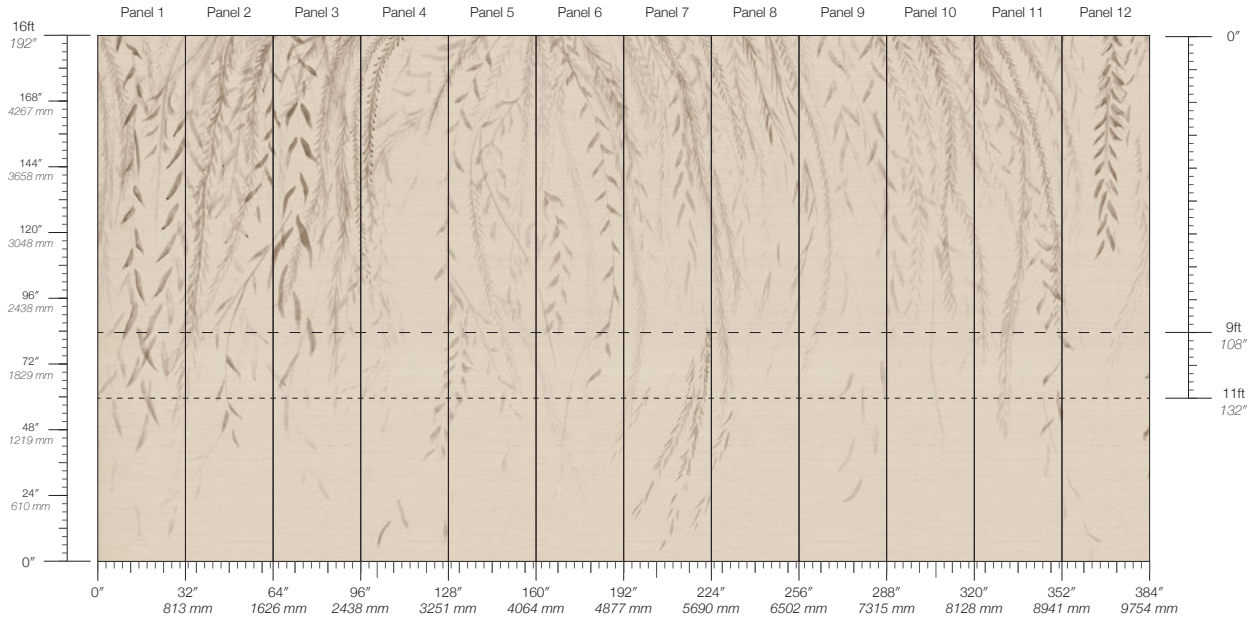

LIMINAL

REED

VEER

Sway Bramble

Suitable for residential and commercial projects

COLOR

Bramble

REPEAT

Non-repeating

DETAILS

Custom options available

DISCLAIMER

Refer to our website to see the full mural artwork. Color and shade will vary by lot. Visible panel seam. Reference the physical sample for color and texture. Panel maps represent mural artwork only.

LEAD TIME

4 weeks to print

ENVIRONMENTAL

PVC Free

PANEL WIDTH

32" / 813 mm trimmed

MINIMUM

1 panel

SPCS

Natural Grasscloth

PANEL HEIGHT

108" / 2743 mm base
132" / 3353 mm standard
192" / 4877 mm extended

PRICE

Available upon request

TESTING

ASTM E84 Adhered Class A